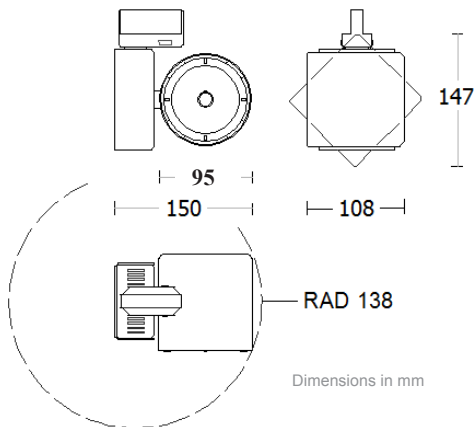

A modern form and minimal in size, the CAN spotlight delivers precise high quality light efficiently. The perfect choice for creating stunning displays. Track and surface mount options. Integrated high efficiency control gear, high performance optical and thermal management systems ensure a long and reliable life for the fitting and lamp. "Easy-lamp" change system for speedy maintenance. Finished in a tough durable textured polyester powder coating.

Applications:

- Retail
- Restaurant
- Architectural
- Commercial
- Exhibition
- Entertainment

Options:

- Surface mount
- Single circuit track
- Triple circuit track
- Narrow or Medium beam