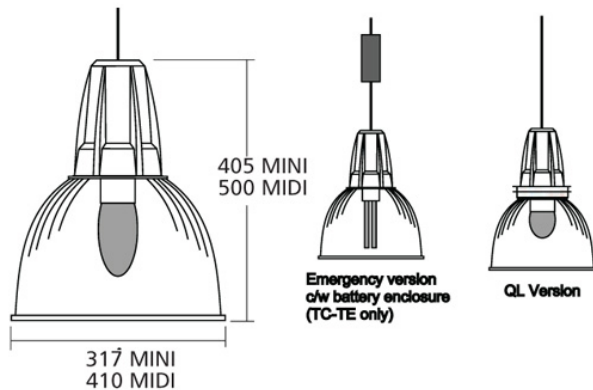

B

Code Description

HFR	High Frequency Dimming (Analogue 1-10v)
SD(E)	Digital Dimming Switch Dim (ECO)
DSI(E)	Digital Dimming DSI (ECO)
DSI(X)	Digital Addressable Lighting Interface (DALI)

C

Code Description

E3	3 Hour Maintained Emergency Pack (Integral)

Available on TC-TE versions only (except 57w) and are remote.

D

Code Description

CAP DL MINI	Drop lens for Mini