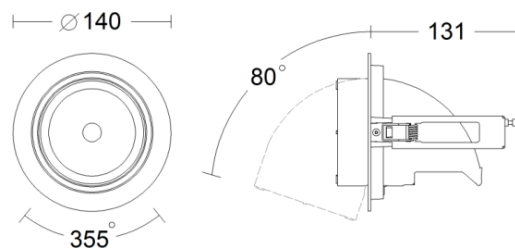

LICHT PLANNERS

TYPE : DIRECT 140 HID TC

PRODUCTCODE : -

DIMENSIES / mm

l x b x h : -
 diameter \varnothing : 140 (126 cutout)
 vierkant \boxtimes : -
 sparingsmaat : -
 lengte pendel : -

MATERIAAL : aluminium

Part number examples

Part Number	Description
DIR140TC20N830W	DIRECT:140:TC:20W:NAR-BEAM:3K80CRI:WHITE
DIR140TC20M830W	DIRECT:140:TC:20W:MED-BEAM:3K80CRI:WHITE
DIR140TC35N930W	DIRECT:140:TC:35W:NAR-BEAM:3K90CRI:WHITE
DIR140TC35M930W	DIRECT:140:TC:35W:MED-BEAM:3K90CRI:WHITE

Fittings supplied with remote electronic control gear

DIR = Direct
140 = Diameter of housing
TC = CDM-TC Lamp Technology
20 = 20 Lamp watts
35 = 35 Lamp watts
N = Narrow beam 10-20 degree
M = Medium beam 20-30 degree
830 = >80CRI 3000K
930 = >90CRI 3000K*
840 = >80CRI 4000K
W = RAL9010 Pure White
G = RAL9006 Grey Silver
B = RAL9005 Jet Black

* 90 CRI not available for 20W

Cut out diameter 126 mm
 Weight: 1 Kg