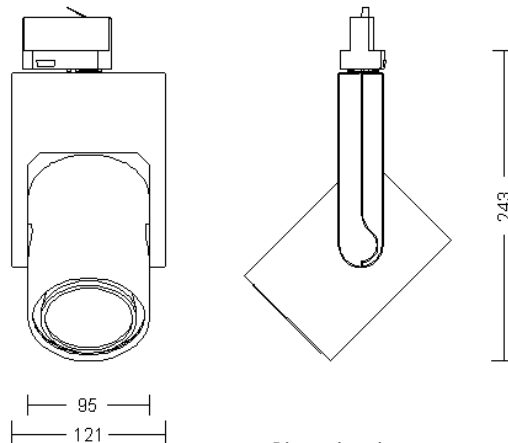

LICHT PLANNERS

TYPE : IMPACT ULTRA SPOT

PRODUCTCODE : -

DIMENSIES / mm

l x b x h : -
 diameter Ø : 95
 vierkant \square : -
 sparingsmaat : -
 lengte pendel : -

MATERIAAL : Aluminium

GEWICHT / kg : -

LICHTBRON : LED

LICHTWARMTE : 3000K / 4000K

KLEUREN :

Dimensions in mm
Weight: 1 Kg

IMS = IMPACT V2
 SM = Surface mount
 T3 = Track mounted - triple circuit
 95 = Diameter of lamp housing
 XP = LED technology Type
 18 = 18 luminaire watts [>900 -1100 lumen]*
 25 = 25 luminaire watts [>1300- 1500 lumen]*
 35 = 35 luminaire watts [>1800- 2000 lumen]*
 UN = Ultra-narrow beam <10 degree
 M = Medium beam 20-30 degree
 830 = >80CRI 3000K
 930 = >90CRI 3000K
 840 = >80CRI 4000K
 W = RAL9010 Pure White
 G = RAL9006 Grey Silver
 B = RAL9005 Jet Black

*Lumen output based on 3000K 90CRI is lower value 80CRI is higher figure

Part Number Examples

Part Number	Description
SURFACE MOUNTED	
IMSSM95XP18UN930W	IMPACT:SURF:95:XP:18W:ULT-NAR-BEAM:3K90CRI:WHITE
IMSSM95XP25UN830W	IMPACT:SURF:95:XP:25W:ULT-NAR-BEAM:3K80CRI:WHITE.
TRACK MOUNTED 3 circuit Global Track	
IMST395XP18UN930W	IMPACT:TRK3CKT:95:XP:18W: ULT-NAR-BEAM:3K90CRI:WHITE
IMST395XP25UN830W	IMPACT:TRK3CKT:95:XP:25W:ULT-NAR-BEAM:3K80CRI:WHITE