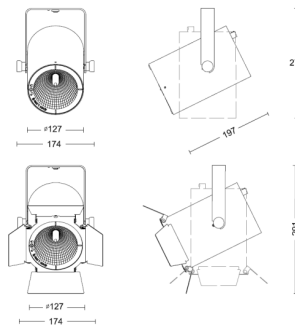

Deze documenten inclusief informatie en omschrijvingen zijn eigendom van LichtplannersBV. Zonder schriftelijke toestemming van Lichtplanners BV mag niets van dit document worden geproduceerd, gekopieerd of anderszins gebruikt worden. © Lichtplanners BV

Dit Document is in kleur vervaardigd.
Bij Zwart kopiëren kunnen mogelijk delen wegvallen

LICHTPLANNERS BV - Leidsevaartweg 1 - 2106NA Heemstede
T +31(0)23.5519073 - F +31(0)23.5519083 - info@lichtplanners.nl