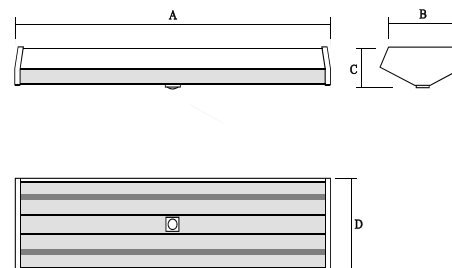

Verteco II
 Internal MIRO 8510GP parabolic Reflectors (2No) punched with ventilation holes which provide uplight.

Integral Dexsor R14 presence detection and daylight regulation. Configuration and commissioning via simple hand-held programmer (not included)

Fitted with 2 slide-out mounting brackets for direct trunking fix. Rear of housing punched for quick-fix wire suspension (only suitable where PIR is not utilised due to potential movement of product).

8-18 metres (verteco)
 4-8 meters (verteco II)

Nominal size	A	B	C	Weight
1200	1260	500	100	TBA
1500	1560	500	100	TBA

Verteco II

Deze documenten inclusief informatie en omschrijvingen zijn eigendom van LichtplannersBV. Zonder schriftelijke toestemming van Lichtplanners BV mag niets van dit document worden geproduceerd, gekopieerd of anderszins gebruikt worden. © Lichtplanners BV